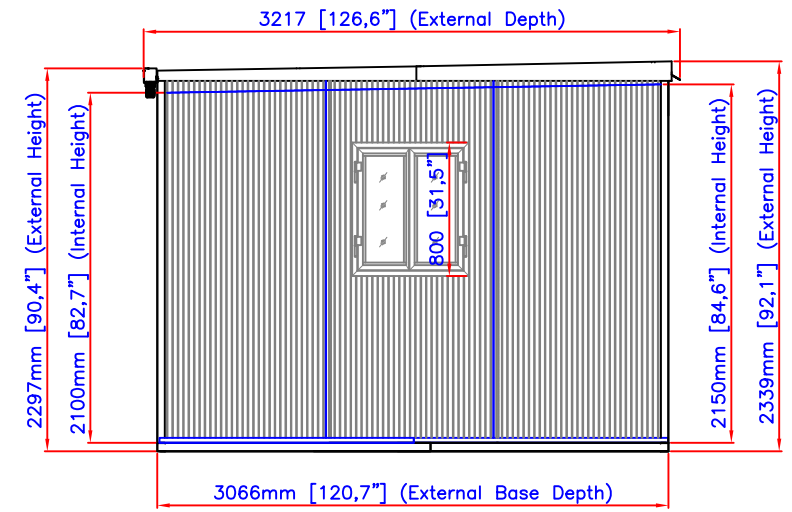

Elevation

Side View

Plan

10' x13' Insulated Cabin Flat Roof With 3M Extension Dimensions - (10 Ft. X 23 Ft.)