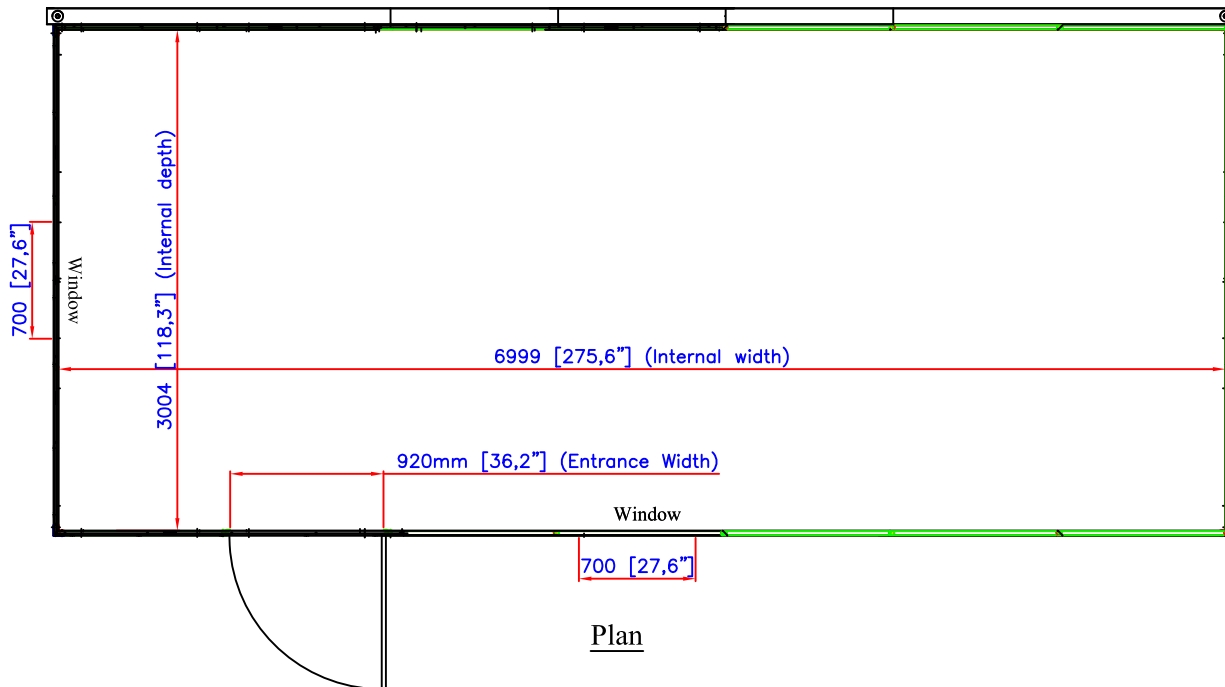

Elevation

Side View

Plan

10' x13' Insulated Cabin Flat Roof With 3M Extension Dimensions - (10 Ft. X 23 Ft.)