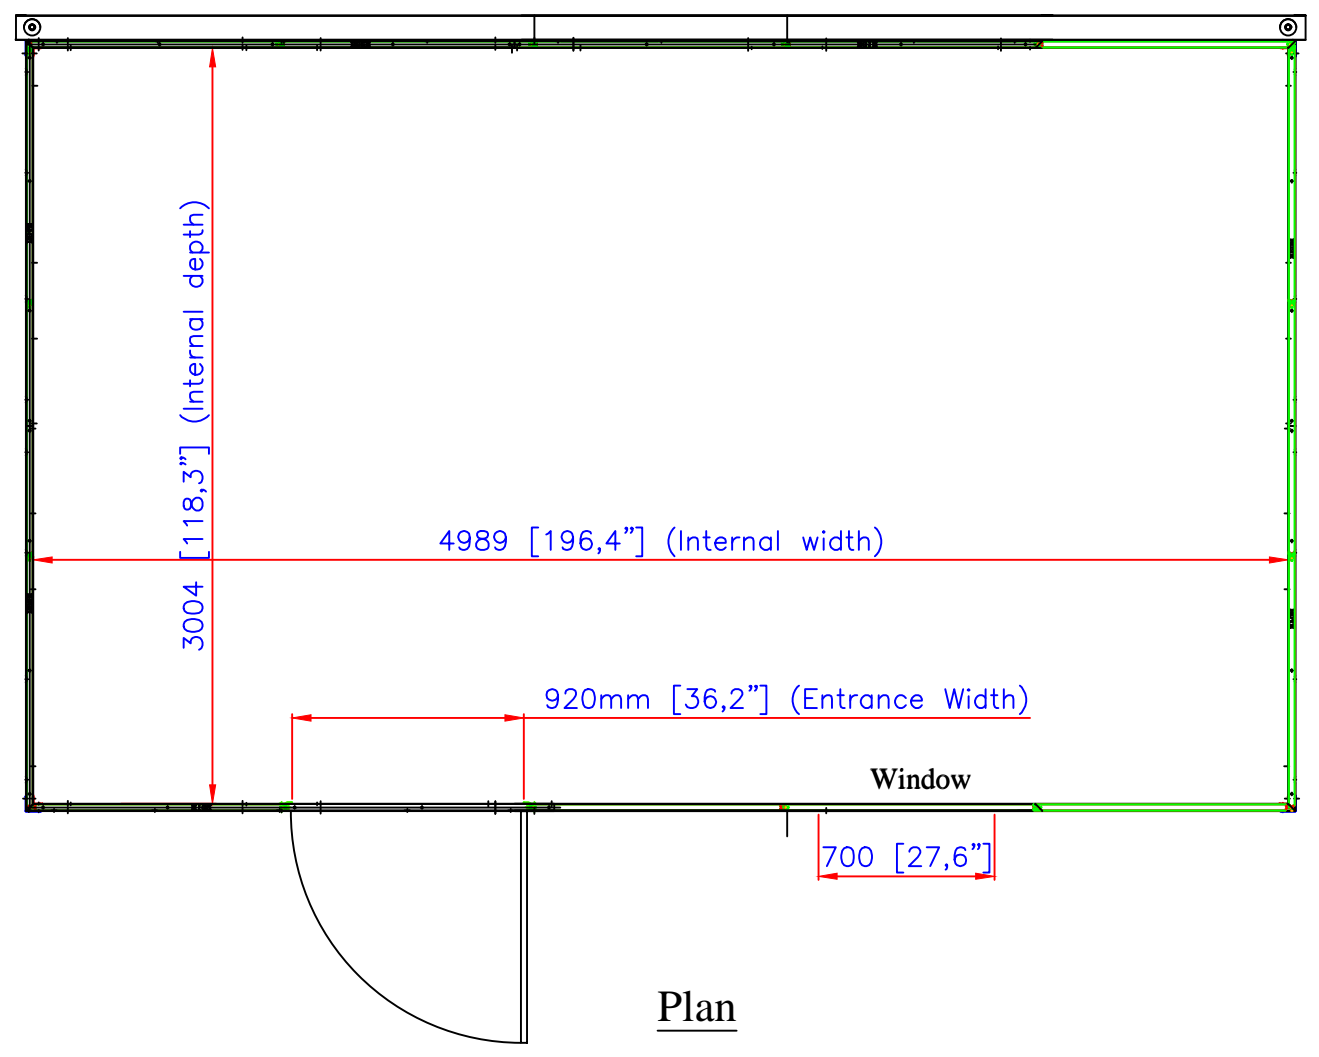

Side View

Elevation

Plan

10' x13' Insulated Cabin Flat Roof With 1M Extension Dimensions