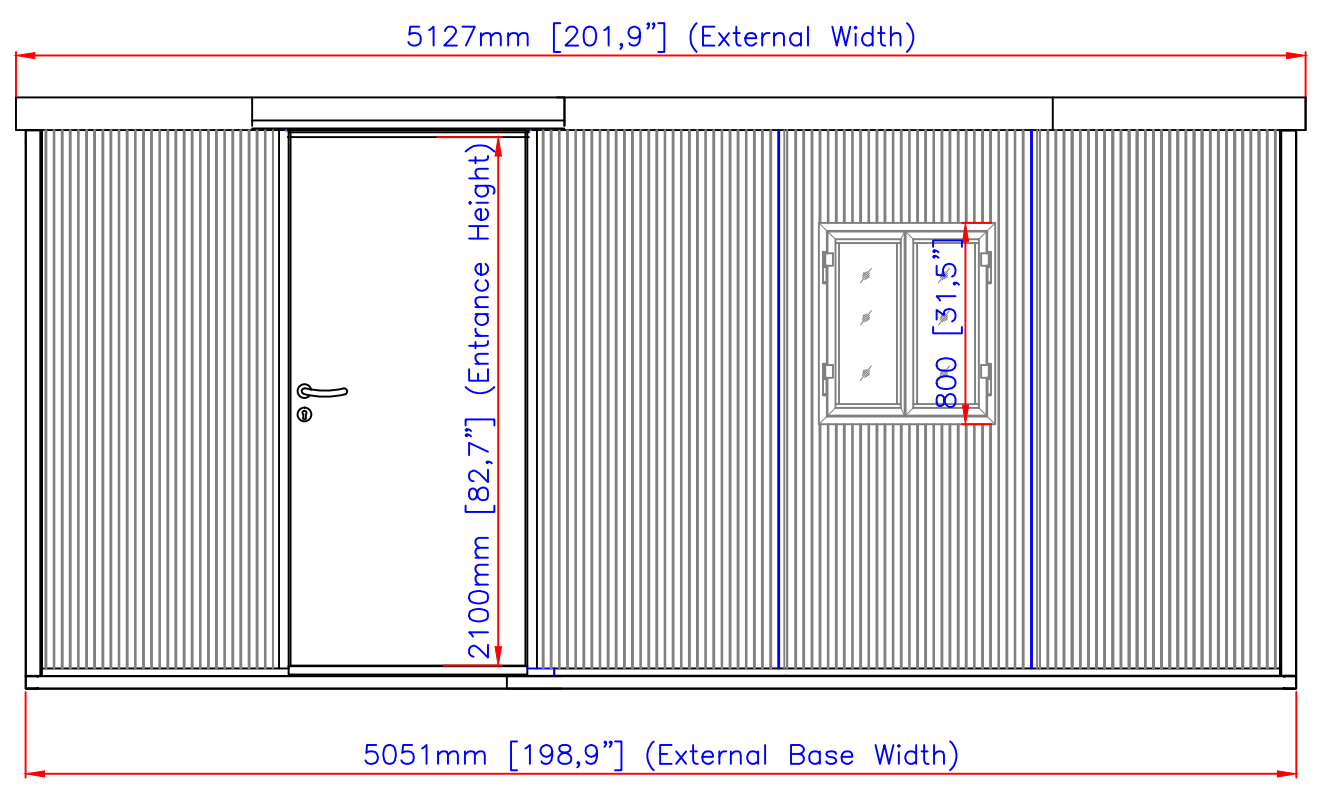

Side View

Elevation

Plan

10' x13' Insulated Cabin Flat Roof With 1M Extension Dimensions