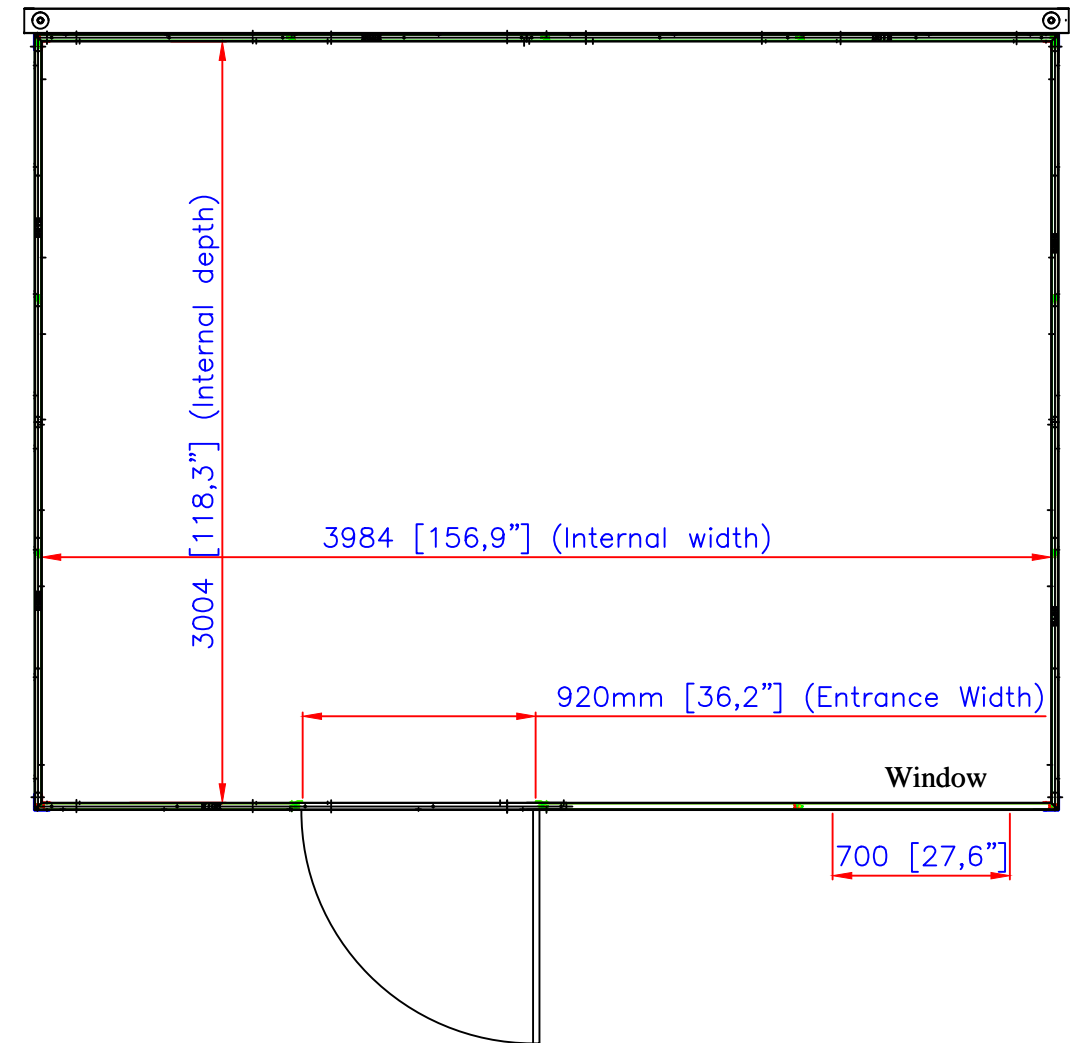

Side View

Elevation

Plan

10' x13' Insulated Cabin Flat Roof Dimensions