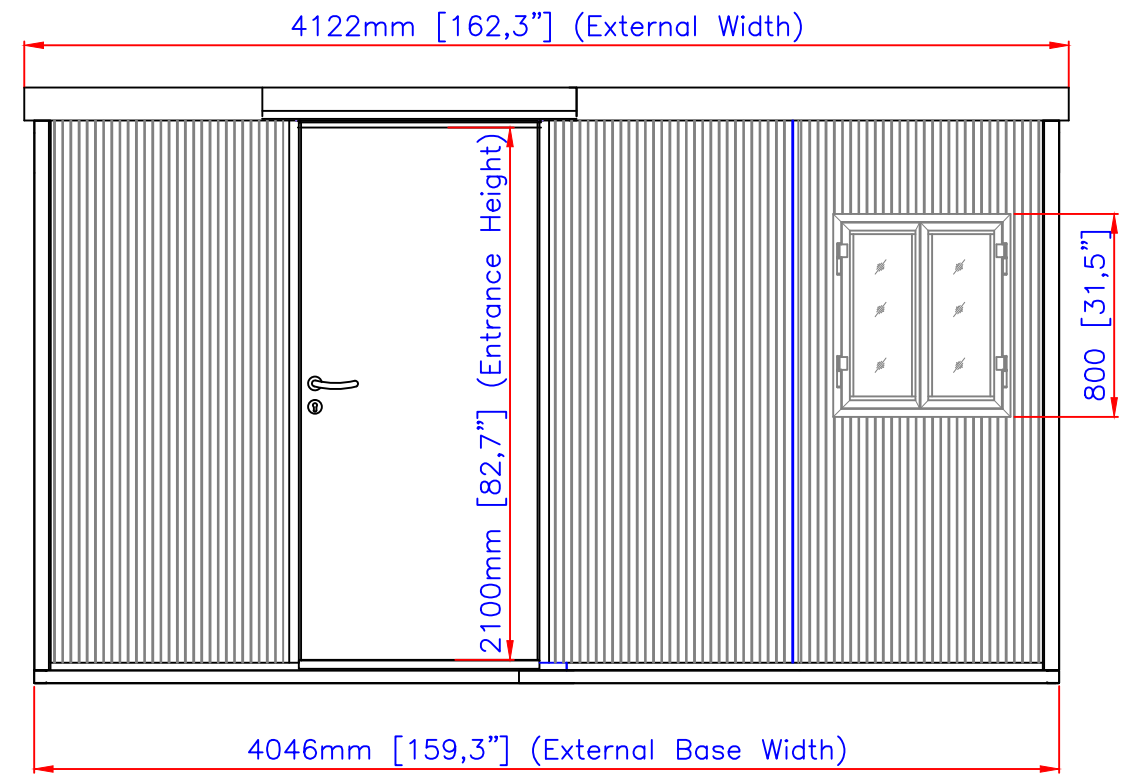

Side View

Elevation

Plan

10' x13' Insulated Cabin Flat Roof Dimensions